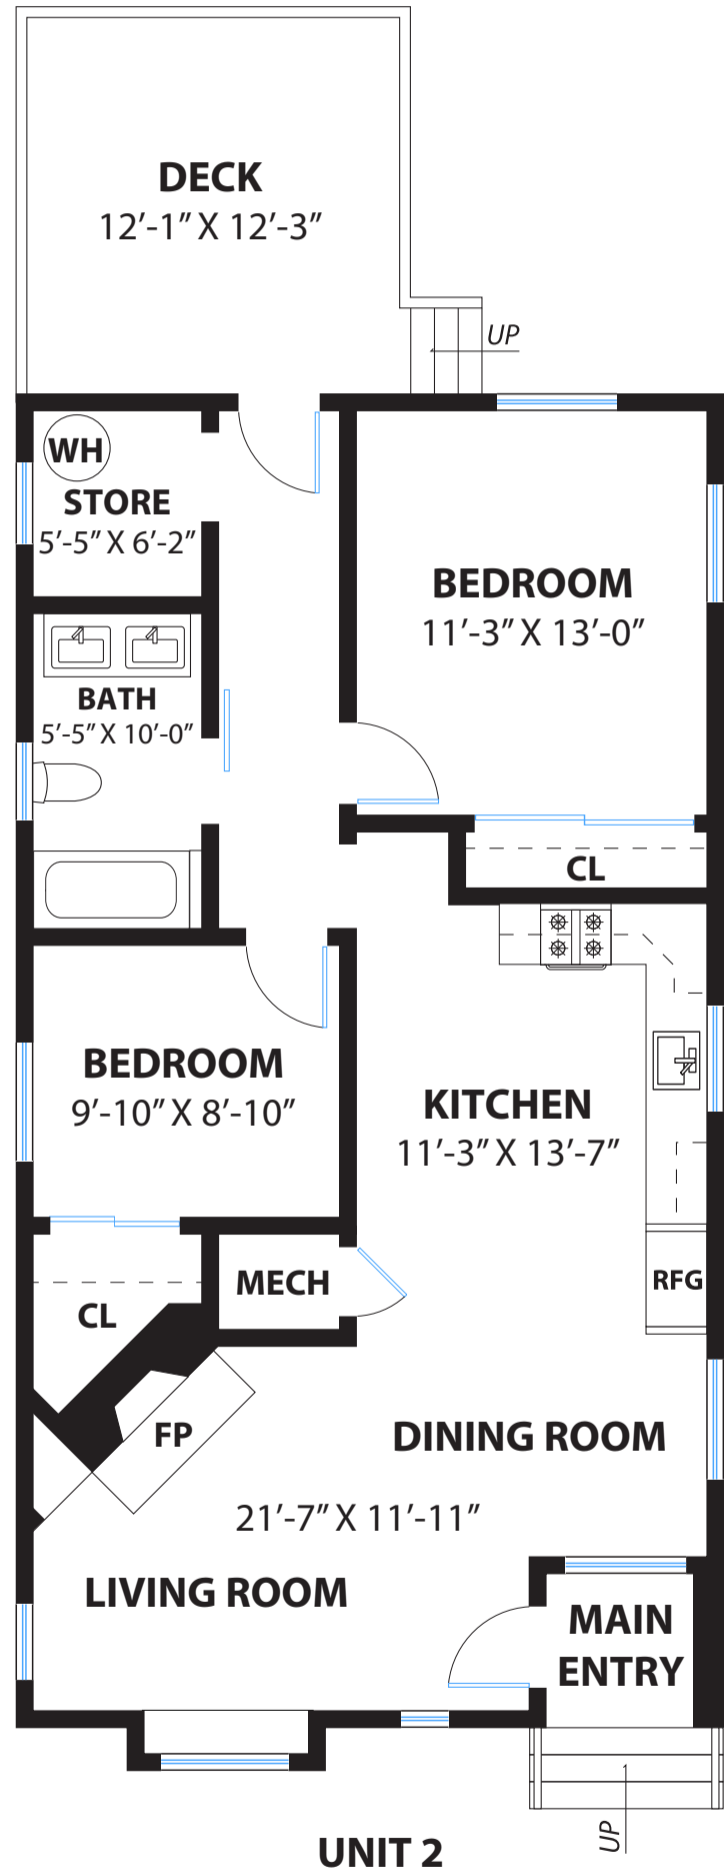

4128 BROOKDALE AVENUE

OAKLAND

4128 BROOKDALE AVENUE

OAKLAND

DISCLAIMER: RENDERING BY OPEN HOMES PHOTOGRAPHY. ALL MEASUREMENTS ARE APPROXIMATE AND MAY NOT BE EXACT.
DO NOT RELY ON THE ACCURACY OF THIS FLOOR PLAN WHEN DETERMINING THE PRICE OF A PROPERTY OR MAKING DECISIONS
REGARDING BUYING OR SELLING OF PROPERTIES WITHOUT INDEPENDENT VERIFICATION.